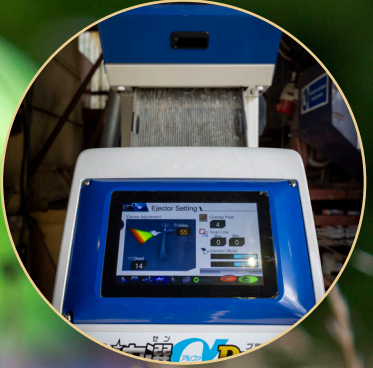

Raw samples from the brush harvester contain chaff and stems that need removing.

Not all of the grass and wildflower seeds ripen at the same time so we harvest for optimal maturity of the species we need.

A purpose built mobile, rotary seed cleaner used at the harvest site removes excess chaff and green stems which reduces heating up in transit to our drying facility

Once dried we can now look at the sample and compare with field notes to decide what needs removing.